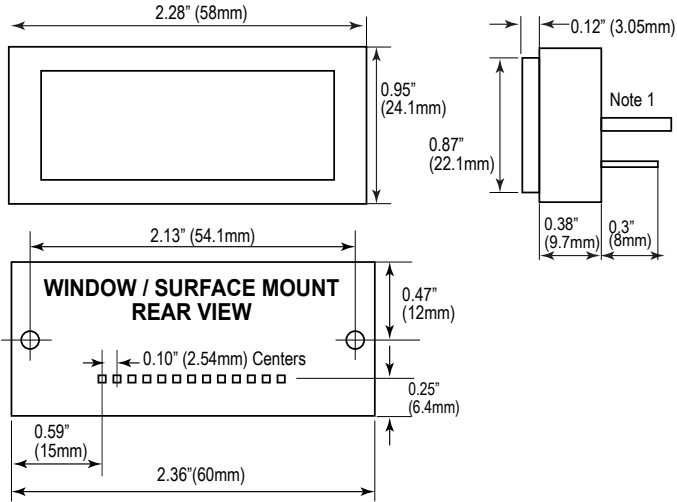

# H4S, H4W Series dimensions Reference only

## Window / Surface Mount Dimensions

## Panel Cutouts

## Bezel Mount Dimensions