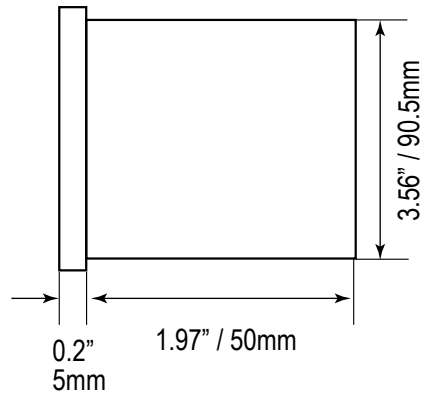

MFM383A Dimensional Drawing
Reference only

Front bezel

Side view

Panel cutout