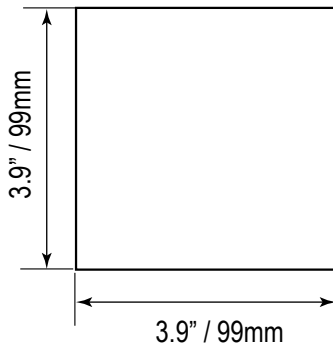

MFM383A Dimensional Drawing
Reference only

Front bezel

Side view

Panel cutout