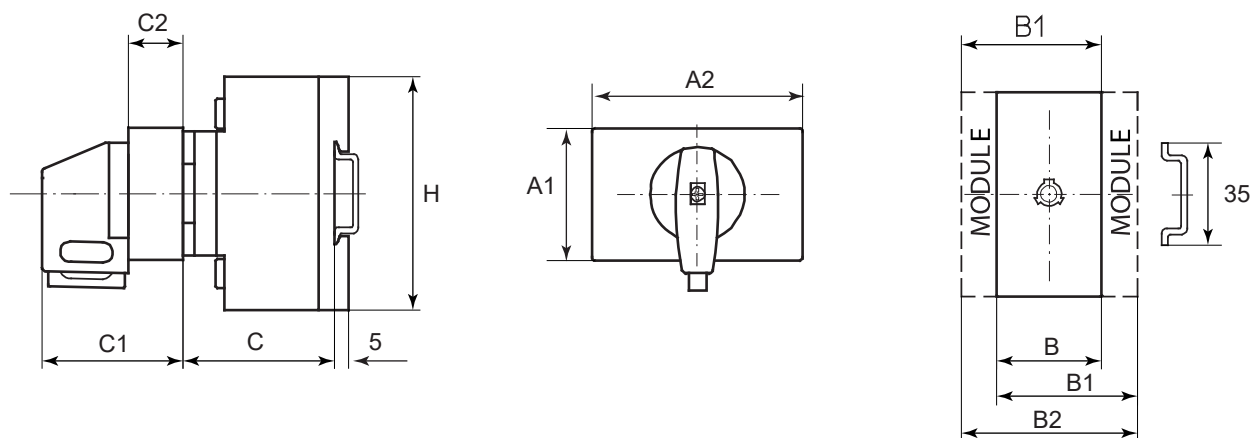

## Dimensional Drawing

#### Setup of order code number

Type	Switching progr.	Mtg. form
H206	71300	128V1
Order code no.	H406-71300-128V1	

Types H216 / H220 / H226 / H233:

Mtg. form	A1	A2	B	B1	B2	C	C1	C2	H
026M1	45	76	72	84	96	40	51.5	25.5	70
027V1	45	76	72	84	96	40	51.5	25.5	70
028V1	45	76	72	84	96	40	51.5	25.5	70